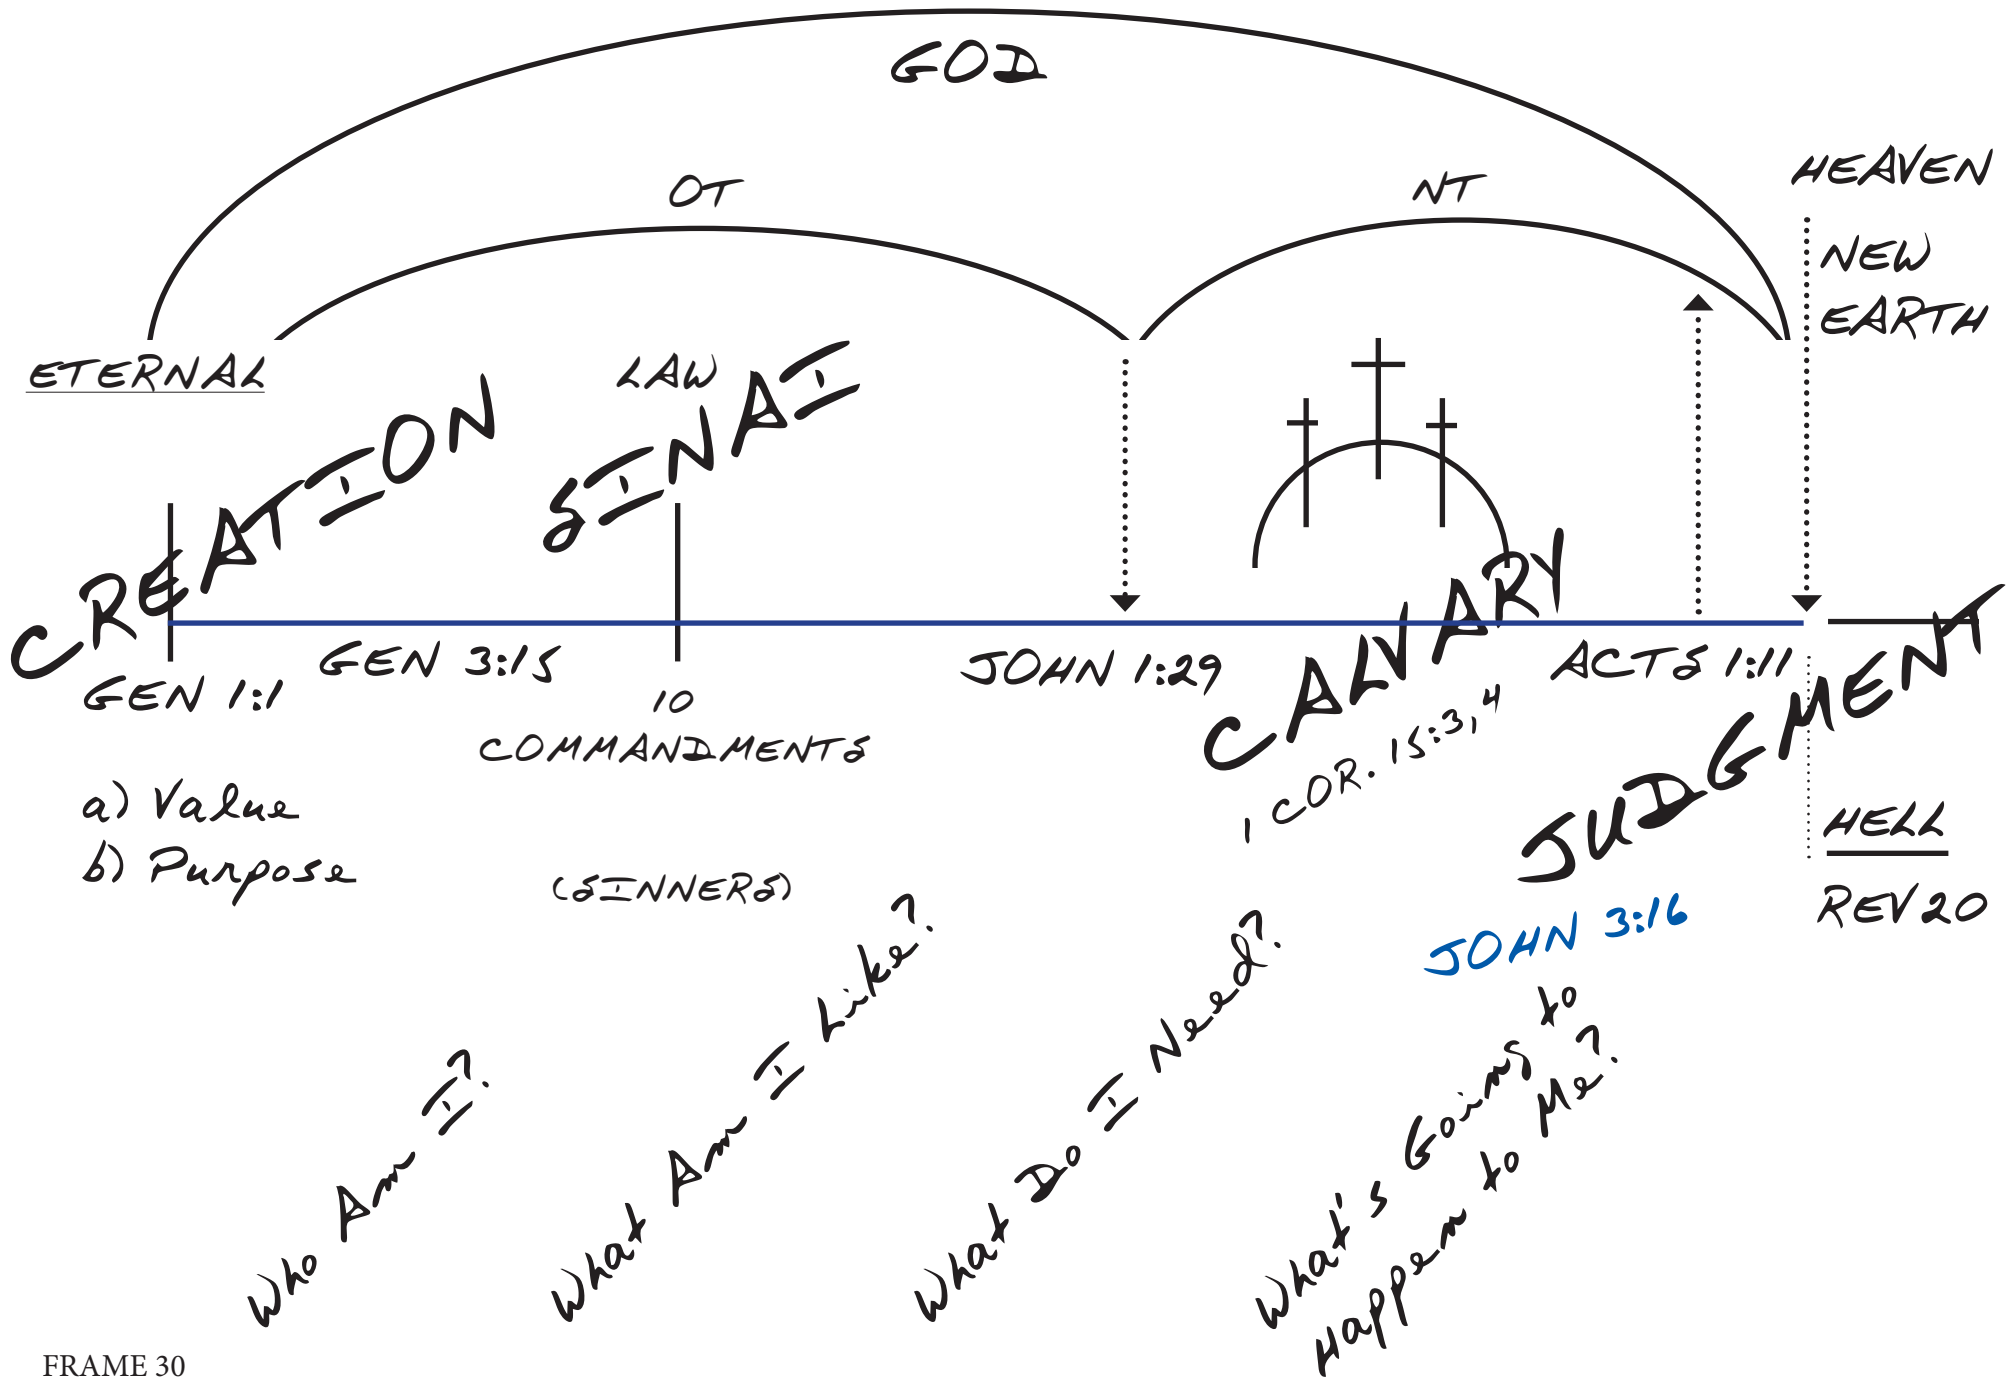

3:46 - Starts drawing timeline
4:07 - Gen 1:1
4:36 - God is eternal
5:48 - Who am I?
6:40 - a) value
7:18 - b) purpose
1:41 - Gen. 3:15
12:36 - Arch/God
16:46 - Creation
16:52 - Sinai
17:27 - Law
17:32 - Ten Commandments
20:11 - Sinners
20:37 - What am I like?
24:42 - OT/Old Covenant
24:57 - arrow down
28:17 - John 1:29
30:57 - NT
32:40 - Calvary
34:42 - 1 Cor. 15:3, 4
35:13 - arrow up
35:22 - Acts 1:11
35:42 - second coming/arrow
down
35:58 - What do I need?
37:17 - Heaven
37:28 - Hell
37:36 - Rev. 20
37:58 - What's going to hap-
pen to me?
38:36 - New earth
40:12 - John 3:16