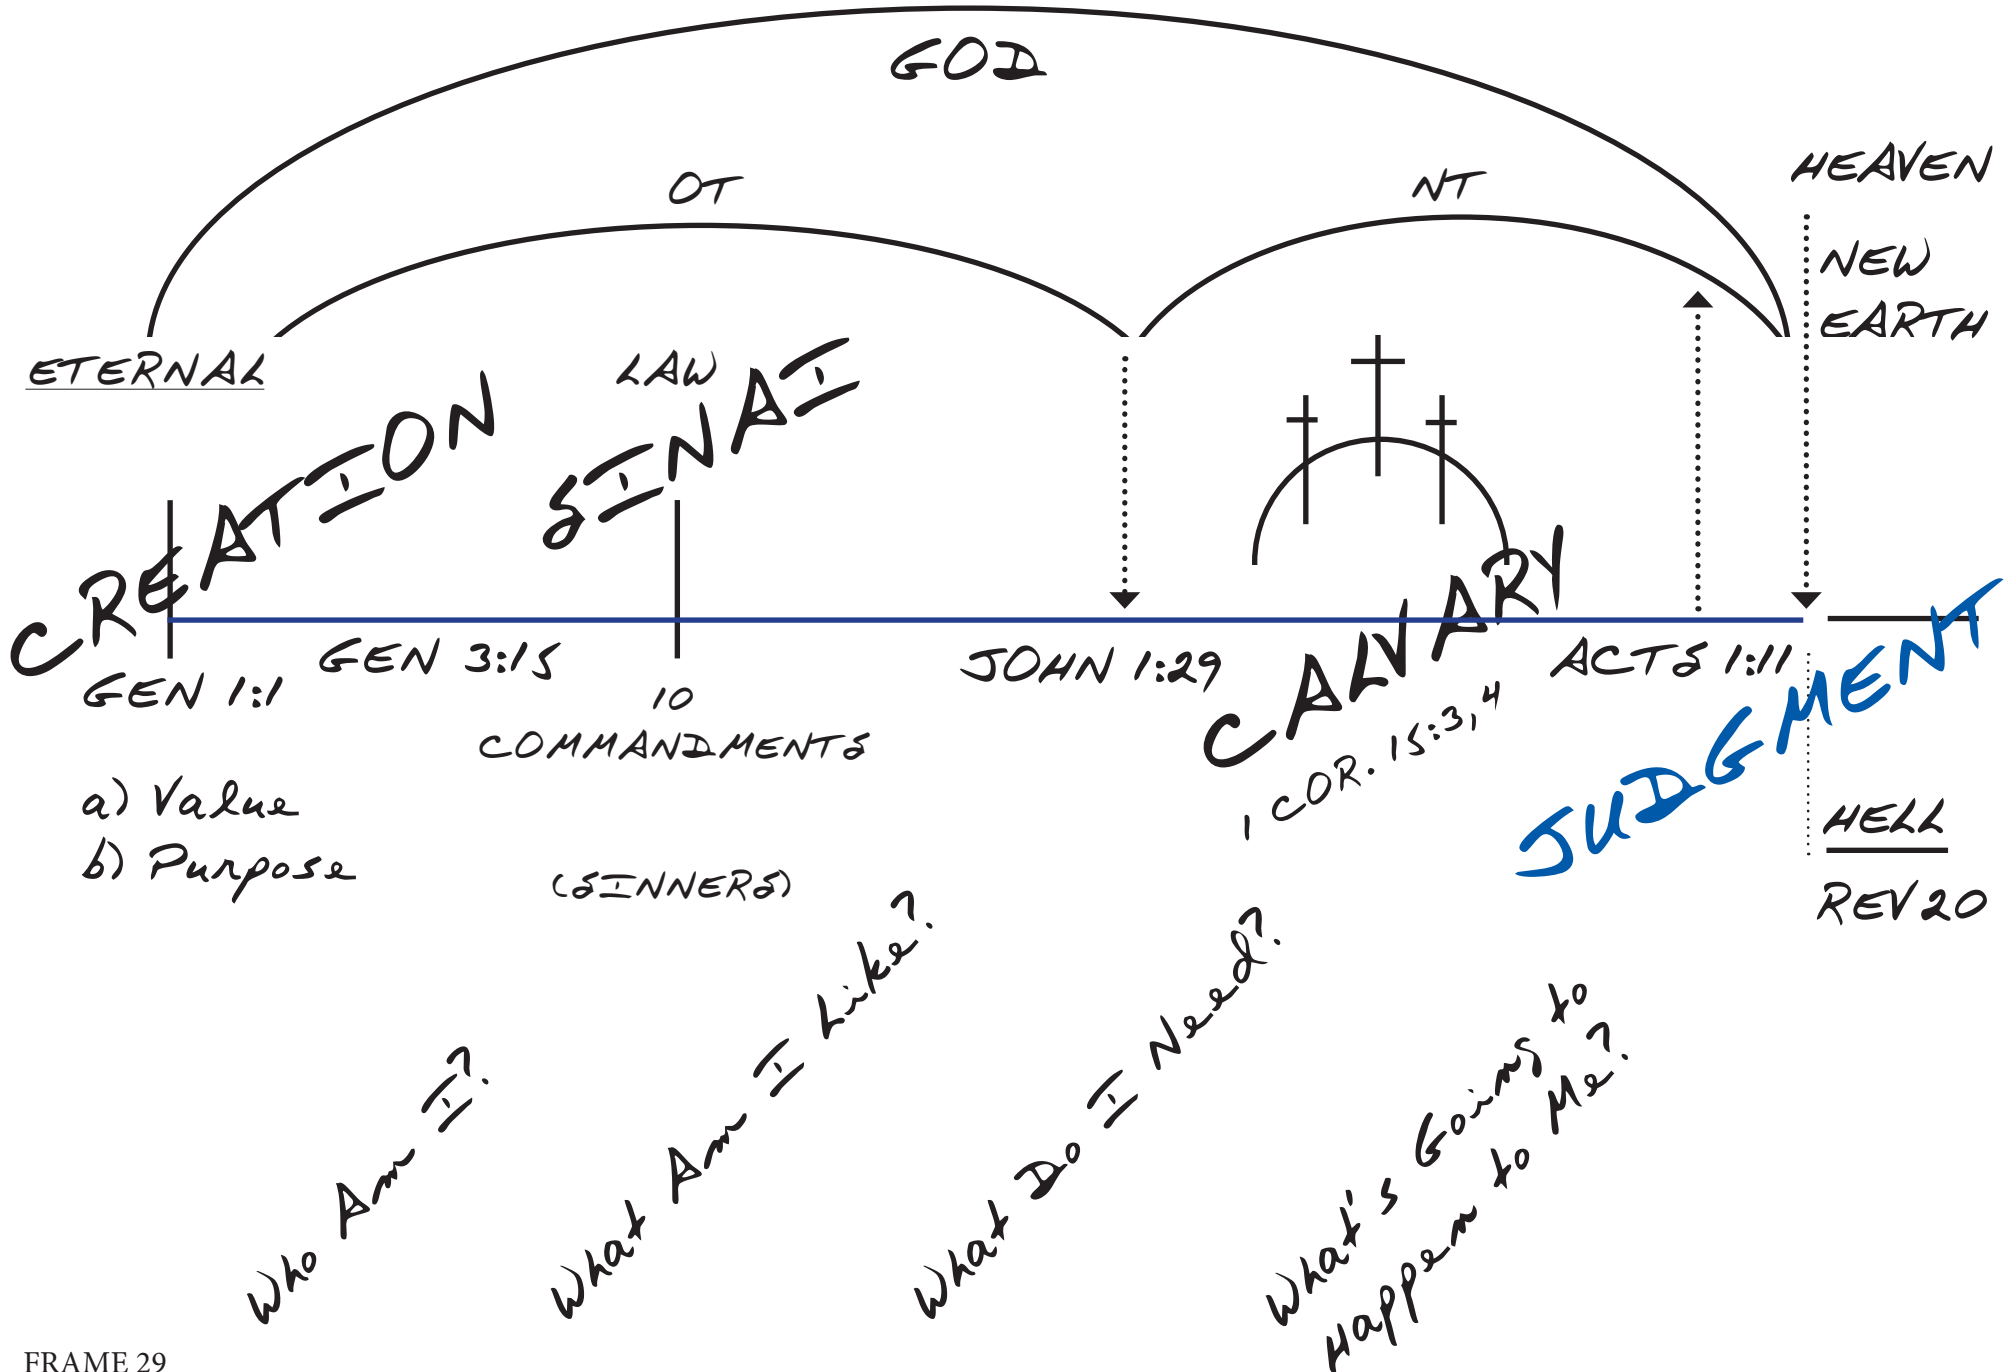

3:46 - Starts drawing timeline
4:07 - Gen 1:1
4:36 - God is eternal
5:48 - Who am I?
6:40 - a) value
7:18 - b) purpose
1:41 - Gen. 3:15
12:36 - Arch/God
16:46 - Creation
16:52 - Sinai
17:27 - Law
17:32 - Ten Commandments
20:11 - Sinners
20:37 - What am I like?
24:42 - OT/Old Covenant
24:57 - arrow down
28:17 - John 1:29
30:57 - NT
32:40 - Calvary
34:42 - 1 Cor. 15:3, 4
35:13 - arrow up
35:22 - Acts 1:11
35:42 - second coming/arrow
down
35:58 - What do I need?
37:17 - Heaven
37:28 - Hell
37:36 - Rev. 20
37:58 - What's going to hap-
pen to me?
38:36 - New earth
40:12 - John 3:16